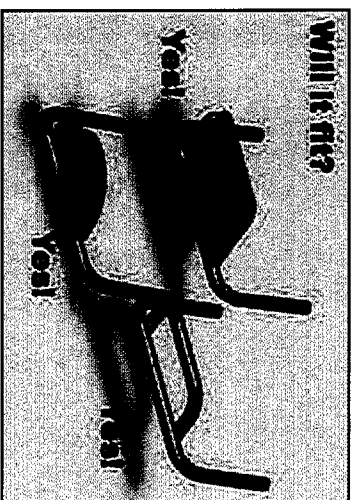

FreeWheel™ Wheelchair Attachment

This durable, lightweight (under 5 lbs.) product quickly clamps to your existing wheelchair footrest and allows you to push over surfaces that would typically be impossible. With the FreeWheel you are ready to roll in seconds.

Strolling, exercising, hiking, or just checking the mailbox, is so much easier. Grass, curbs, and rough roads can be easily navigated to help you in your quest of independence.

When you are not using the FreeWheel you simply clamp it to your Storage Perch on the back of your wheelchair and it is easily accessible when you need it.