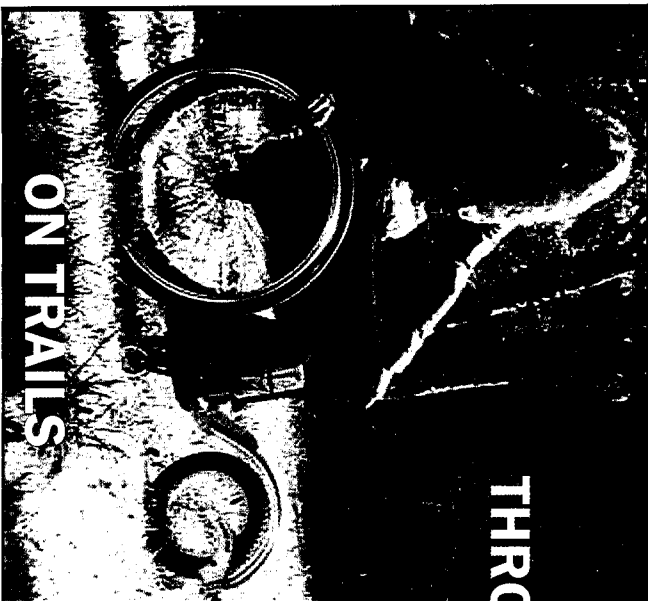

## Wheelchair Attachment

The FreeWheel is lightweight, durable and attaches to your footrest and easily stores behind your chair. In seconds you are cruising over curbs, through grass, dirt trails, and living life to the fullest!